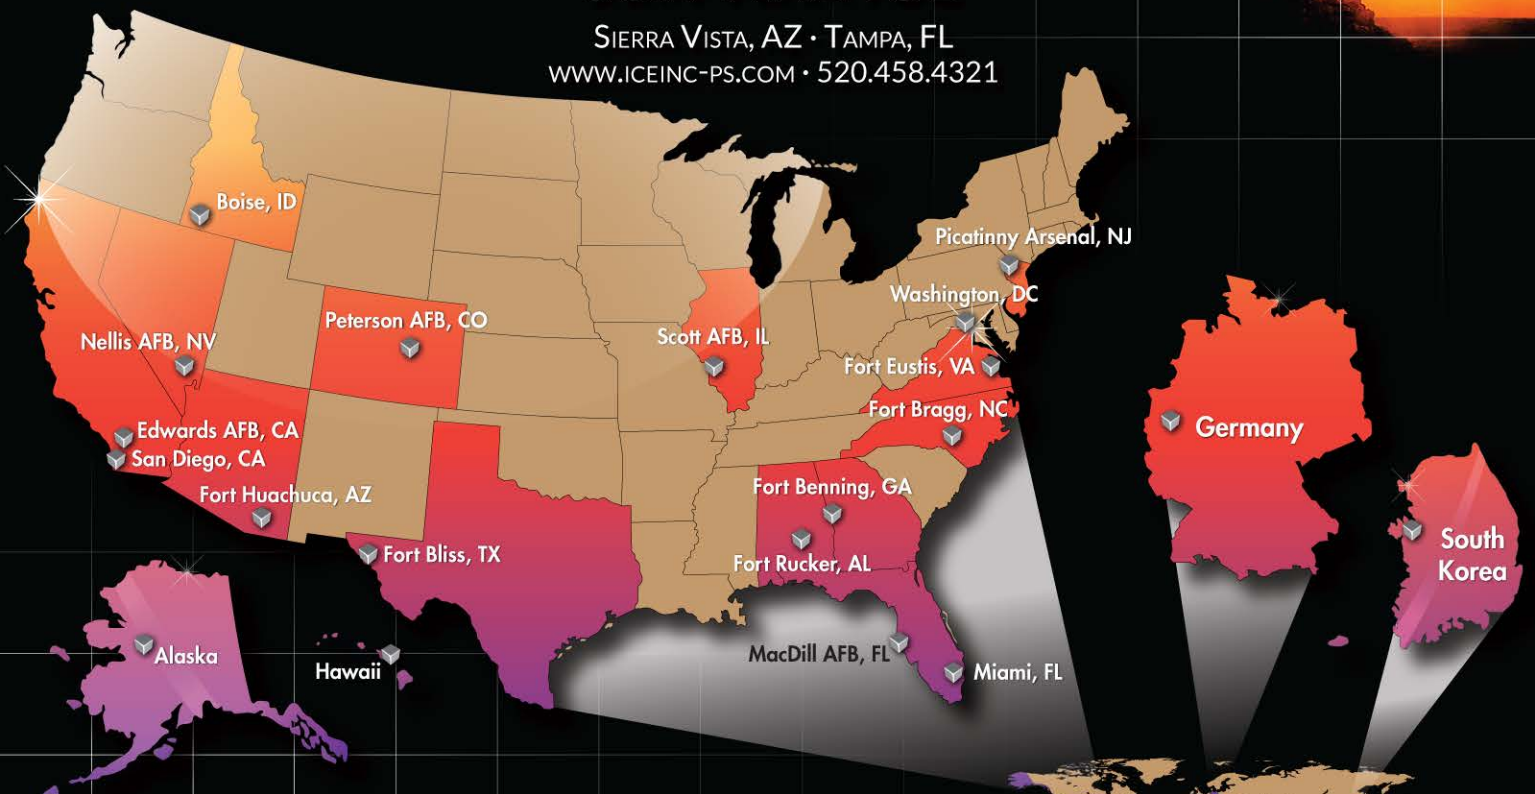

# ICE, INC.

INTELLIGENCE, COMMUNICATIONS, AND ENGINEERING, INC.

JOIN TEAM ICE

SIERRA VISTA, AZ • TAMPA, FL  
 WWW.ICEINC-PS.COM • 520.458.4321

**ESTABLISHED 2006**  
**DUNS: 787000269**  
**CAGE CODE: 4KTY3**  
**NAICS: 541990 (PRIMARY)**